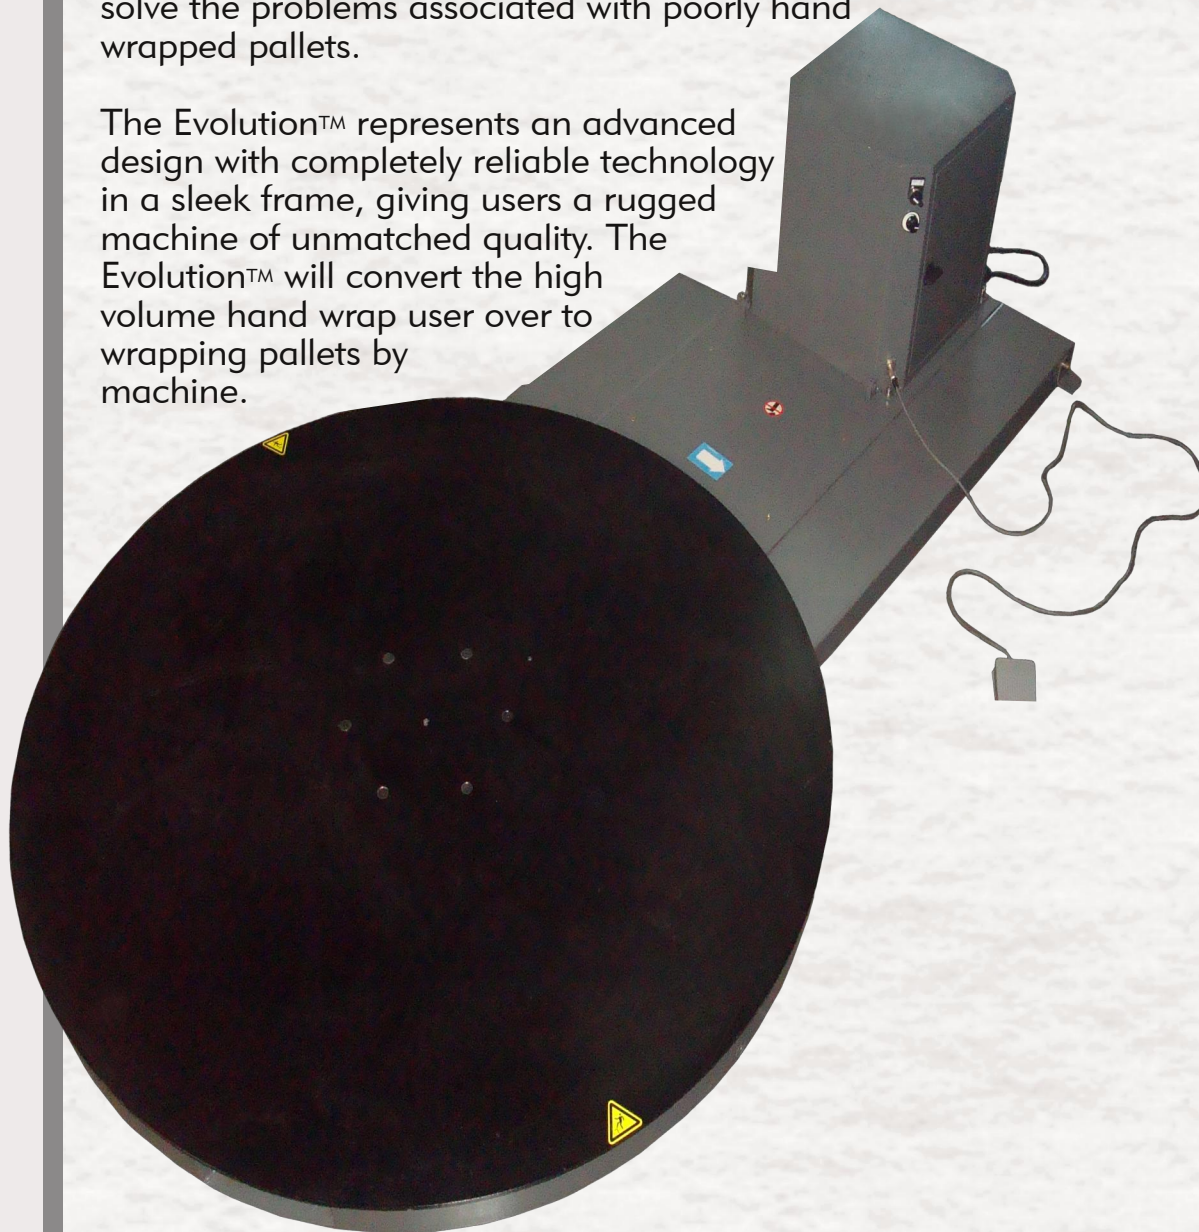

WESTERN PLASTICS

See Evolution™ online, Visit wplastics.com