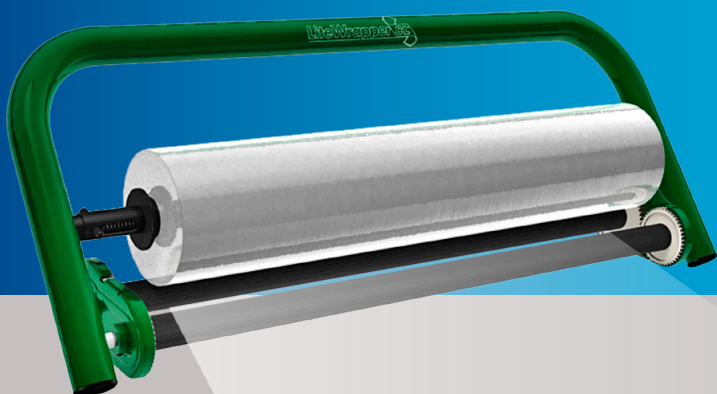

LiteWrapperCL®

LiteWrapperCL: Stretch your profits

When you need to stabilize the load on a pallet, three things are important;

- First: **Speed** - Has to be done fast.
- Second: **Cost efficiently** – for the lowest cost
- Third: **Ergonomically** – Without the risks of H&S and Workplace injury concerns

LiteWrapperCL offers it ALL. More cost effective than any other wrapping system in the market, very ergonomic, easy and fast to operate.

The state-of-the art film and LiteWrapperCL dispenser system lets you wrap more pallets with 1 roll. The film load holding capabilities lock the product in place and onto the pallet as soon as the film is applied eliminating load shifting. With no paper core the roll of film is used to the end with no core to dispose of.

www.LiteWrapperCL.com

With LiteWrapperCL you can wrap a complete pallet in less than 1 minute, walking forward and without bending. Faster than a pallet wrapping machine!

The patented LiteWrapperCL dispenser is made of strong, light weight products like aluminum and plastic. Your operator can hook-up to the pallet and wrap with only 1 hand with minimal effort.

Takes a load off your hands...