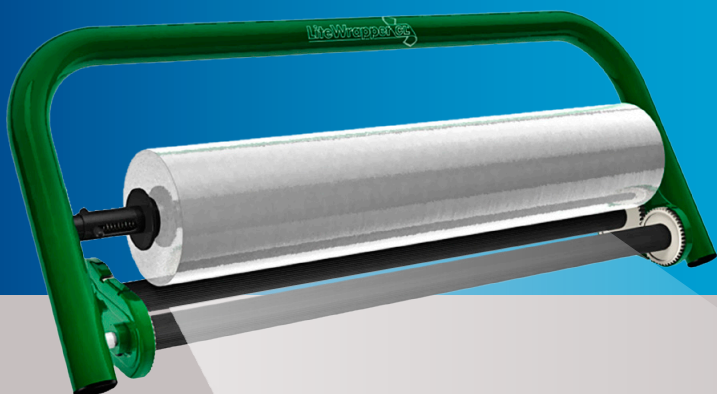

LiteWrapperCL[®]

LiteWrapperCL: Stretch your profits

When you need to stabilize the load on a pallet, three things are important;

- First: **Speed** - Has to be done fast.
- Second: **Cost efficiently** – for the lowest cost
- Third: **Ergonomically** – Without the risks of H&S and Workplace injury concerns

LiteWrapperCL offers it ALL. More cost effective than any other wrapping system in the market, very ergonomic, easy and fast to operate.

The state-of-the art film and LiteWrapperCL dispenser system lets you wrap more pallets with 1 roll. The film load holding capabilities lock the product in place and onto the pallet as soon as the film is applied eliminating load shifting. With no paper core the roll of film is used to the end with no core to dispose of.

www.LiteWrapperCL.com

With LiteWrapperCL you can wrap a complete pallet in less than 1 minute, walking forward and without bending. Faster than a pallet wrapping machine!

The patented LiteWrapperCL dispenser is made of strong, light weight products like aluminum and plastic. Your operator can hook-up to the pallet and wrap with only 1 hand with minimal effort.

Takes a load off your hands...