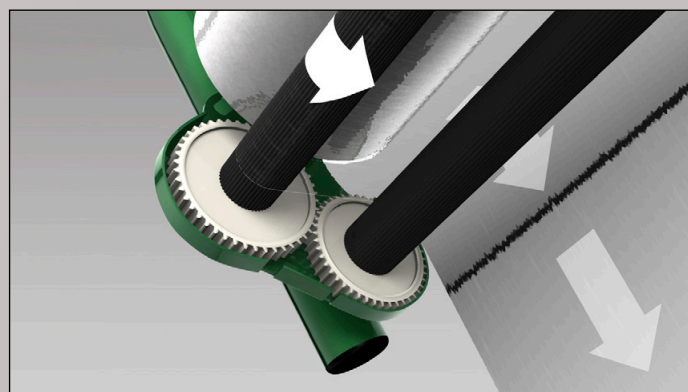

LiteWrapperCL®

LiteWrapperCL: Stretch your profits

When you need to stabilize the load on a pallet, three things are important;

- First: **Speed** - Has to be done fast.
- Second: **Cost efficiently** – for the lowest cost
- Third: **Ergonomically** – Without the risks of H&S and Workplace injury concerns

LiteWrapperCL offers it ALL. More cost effective than any other wrapping system in the market, very ergonomic, easy and fast to operate.

The state-of-the art film and LiteWrapperCL dispenser system lets you wrap more pallets with 1 roll. The film load holding capabilities lock the product in place and onto the pallet as soon as the film is applied eliminating load shifting. With no paper core the roll of film is used to the end with no core to dispose of.

www.LiteWrapperCL.com

With LiteWrapperCL you can wrap a complete pallet in less than 1 minute, walking forward and without bending. Faster than a pallet wrapping machine!

The patented LiteWrapperCL dispenser is made of strong, light weight products like aluminum and plastic. Your operator can hook-up to the pallet and wrap with only 1 hand with minimal effort.

Takes a load off your hands...