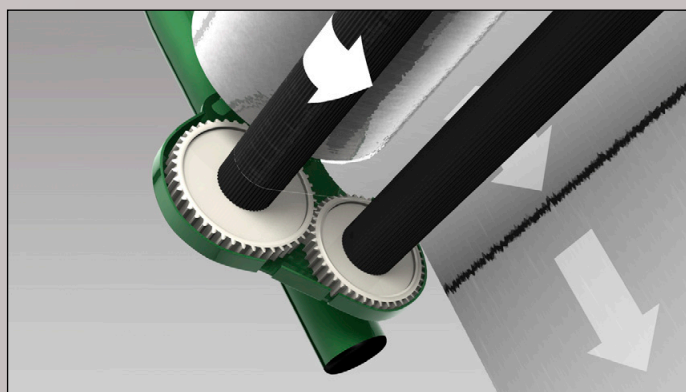

LiteWrapperCL[®]

LiteWrapperCL: Stretch your profits

When you need to stabilize the load on a pallet, three things are important;

- First: **Speed** - Has to be done fast.
- Second: **Cost efficiently** – for the lowest cost
- Third: **Ergonomically** – Without the risks of H&S and Workplace injury concerns

LiteWrapperCL offers it ALL. More cost effective than any other wrapping system in the market, very ergonomic, easy and fast to operate.

The state-of-the art film and LiteWrapperCL dispenser system lets you wrap more pallets with 1 roll. The film load holding capabilities lock the product in place and onto the pallet as soon as the film is applied eliminating load shifting. With no paper core the roll of film is used to the end with no core to dispose of.

www.LiteWrapperCL.com

With LiteWrapperCL you can wrap a complete pallet in less than 1 minute, walking forward and without bending. Faster than a pallet wrapping machine!

The patented LiteWrapperCL dispenser is made of strong, light weight products like aluminum and plastic. Your operator can hook-up to the pallet and wrap with only 1 hand with minimal effort.

Takes a load off your hands...