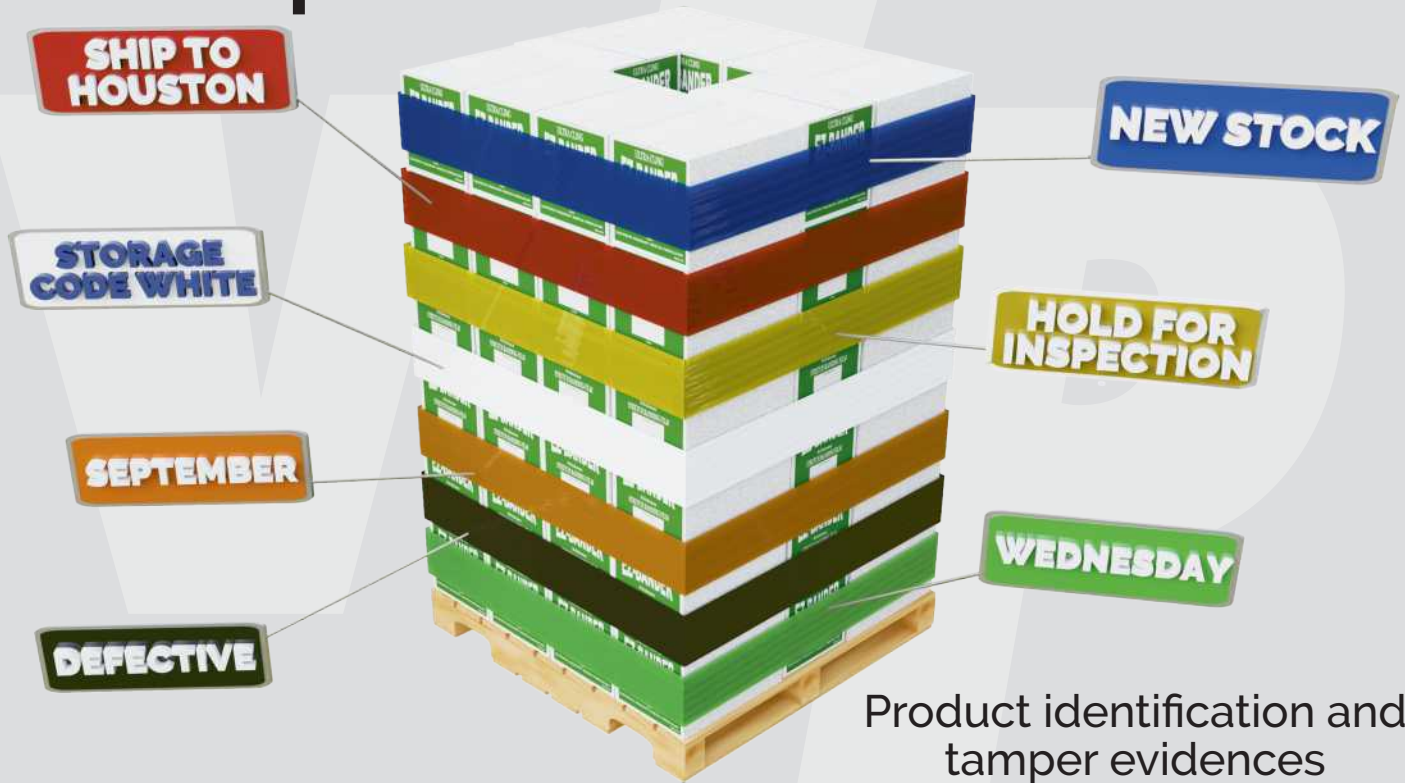

IDENTI-FILM

Pallet Wrap In Colors

Hand, Machine and Narrow Width Rolls

Why Use Colors:

- Product Coding and Dating
- Improves Load Appearance
- Tamper Evidence
- Load Identification

Red, Blue, Green, Yellow, Orange, Black and White

For more visit www.wplastics.com

Palletwrap in colors

Identi-Film

RED BLUE ORANGE GREEN YELLOW

3" and 5" 80 ga 1,000' Banding Films
 15" and 18" 80 ga 1,500' Handwrap
 20" 80 ga 1,000' Extended Cores
 20" 80 ga 5,000' Machine Rolls

Securi Wrap

BLACK WHITE

15" and 18" 80 ga 1,500' Handwrap
 20" 80 ga 1,000' Extended Cores
 20" 80 ga 5,000' Machine Rolls

XP

Engineered Prestretched Films

RED BLUE ORANGE GREEN YELLOW

18" X 1,500' Machine Rolls
 20" X 6,000' Machine Rolls