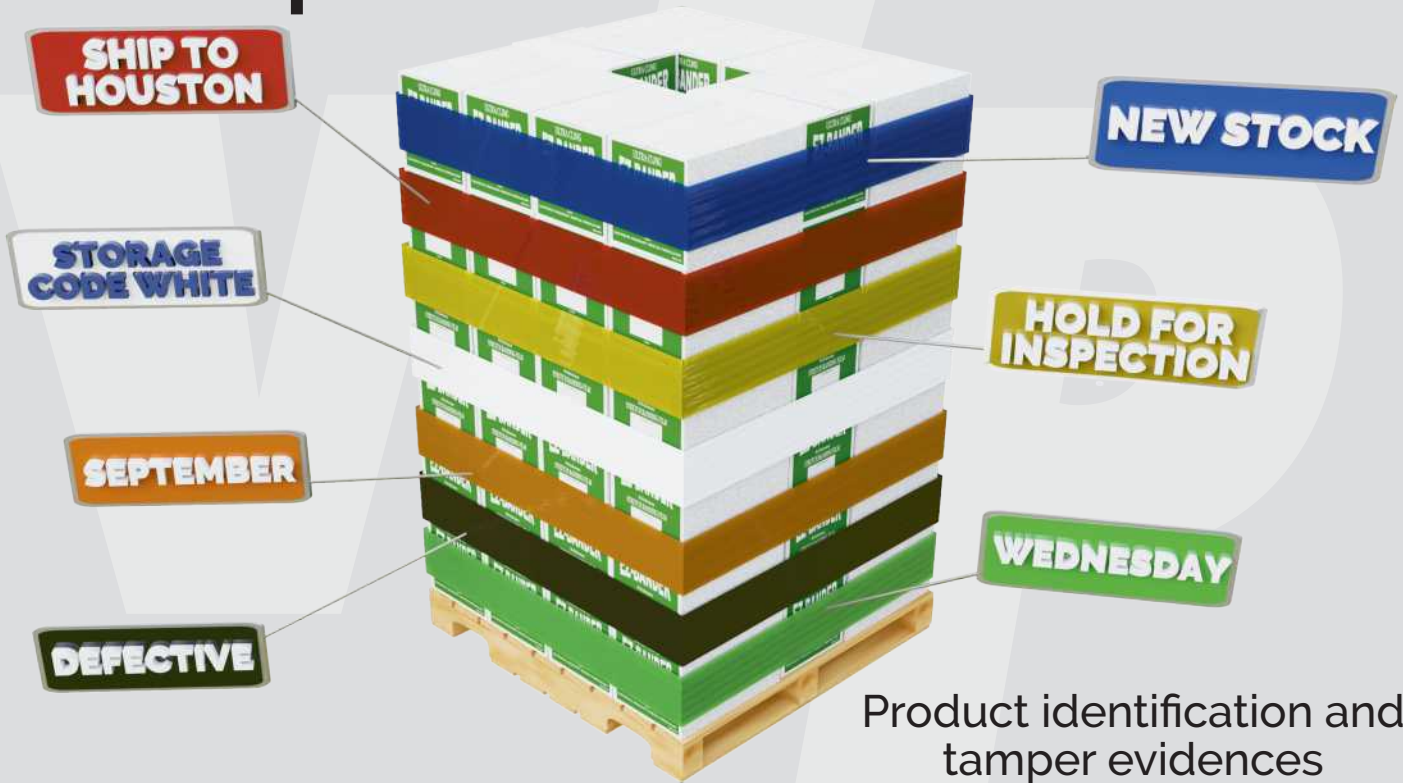

IDENTI-FILM

Pallet Wrap In Colors

Hand, Machine and Narrow Width Rolls

Why Use Colors:

- Product Coding and Dating
- Improves Load Appearance
- Tamper Evidence
- Load Identification

Red, Blue, Green, Yellow, Orange, Black and White

For more visit www.wplastics.com

Palletwrap in colors

Identi-Film

RED BLUE ORANGE GREEN YELLOW

3" and 5" 80 ga 1,000' Banding Films

15" and 18" 80 ga 1,500' Handwrap

20" 80 ga 1,000' Extended Cores

20" 80 ga 5,000' Machine Rolls

Securi Wrap

BLACK WHITE

15" and 18" 80 ga 1,500' Handwrap

20" 80 ga 1,000' Extended Cores

20" 80 ga 5,000' Machine Rolls

XP

Engineered Prestretched Films

RED BLUE ORANGE GREEN YELLOW