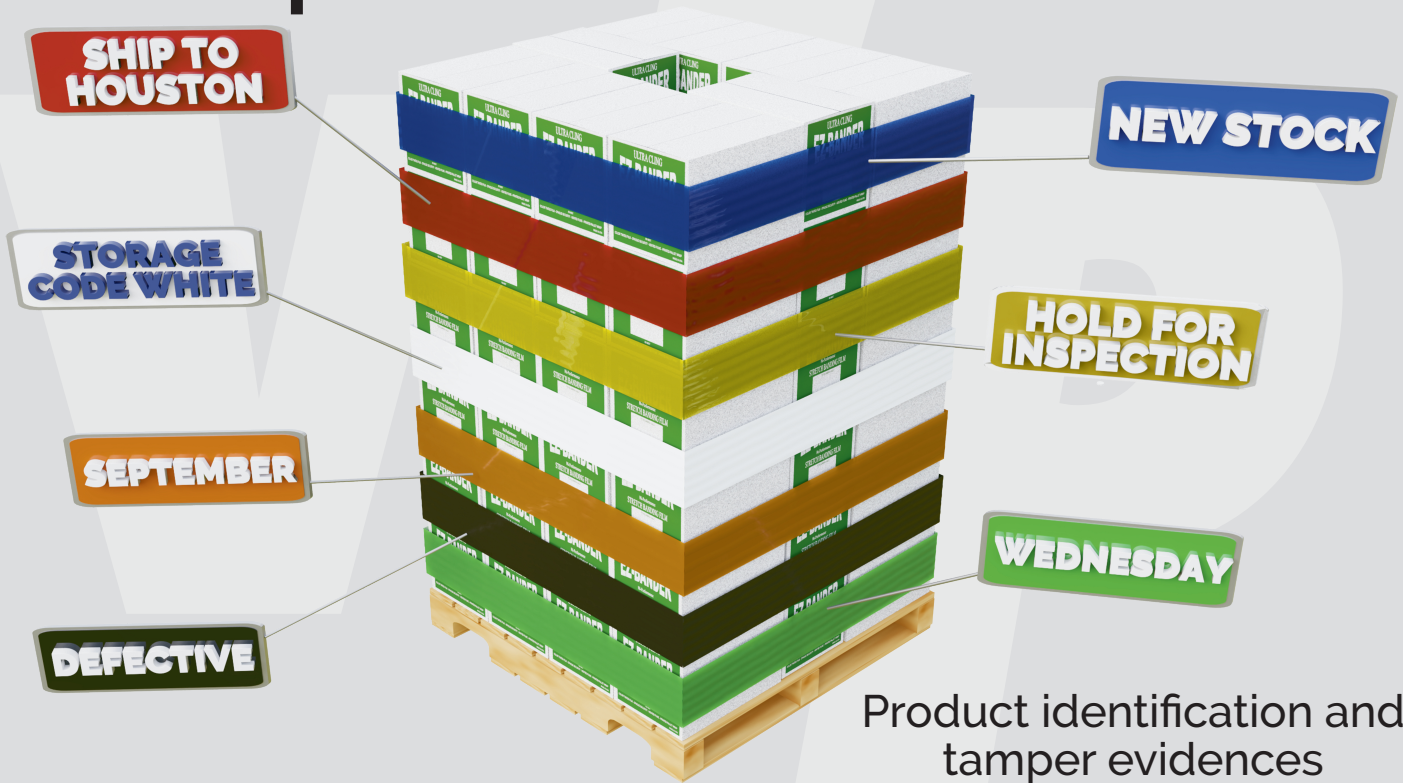

IDENTI-FILM

Pallet Wrap In Colors

Hand, Machine and Narrow Width Rolls

Why Use Colors:

- Product Coding and Dating
- Improves Load Appearance
- Tamper Evidence
- Load Identification

Red, Blue, Green, Yellow, Orange, Black and White

Wats: (800) 442-9727

For more visit www.wplastics.com

Palletwrap in colors

Product identification and tamper evidences

Identi-Film

RED BLUE ORANGE GREEN YELLOW

3" and 5" 80 ga 1,000' Banding Films

15" and 18" 80 ga 1,500' Handwrap

20" 80 ga 1,000' Extended Cores

20" 80 ga 5,000' Machine Rolls

Securi Wrap

BLACK WHITE

15" and 18" 80 ga 1,500' Handwrap

20" 80 ga 1,000' Extended Cores

20" 80 ga 5,000' Machine Rolls

XP